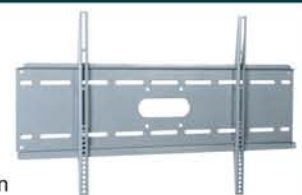

AM-F6020S

- Fits most 37"~60" FLAT TVs
- VESA Universal Mounting Pattern
- "LIFT-&-HOOK" design
- Up to 180 lbs. weight capacity
- Installs 2.4cm (0.95 inch) from wall
- Solid heavy-gauge steel construction
- Durable powder-coated finish