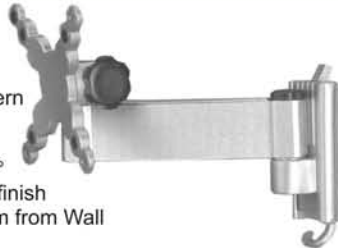

AM-T5010S

- Fits most 37"~60" FLAT PANEL TVs
- VESA Universal Mounting Pattern
- "Lift-and-Hook" design
- Supports up to 180 lbs. capacity
- Tilt: +15° for optimal viewing
- Solid toughened steel construction
- Durable powder-coated finish

AM-T5010B

- Fits most 37"~60" FLAT PANEL TVs
- VESA Universal Mounting Pattern
- "Lift-and-Hook" design
- Supports up to 180 lbs. capacity
- Tilt: +15° for optimal viewing
- Solid toughened steel construction
- Durable powder-coated finish

WALL ARM RETRACTABLE CANTILEVER MOUNTS

AM-P06S

- Fits up to 27" FLAT PANEL TVs
- VESA 75/100mm mounting pattern
- Supports up to 40 lbs. capacity
- Tilt Angle: -20° ~ 20°
- Swing/Rotation angle: -90°~ 90°
- Aluminum die-cast construction finish
- Extension size: 6.5cm ~ 24.7cm from Wall